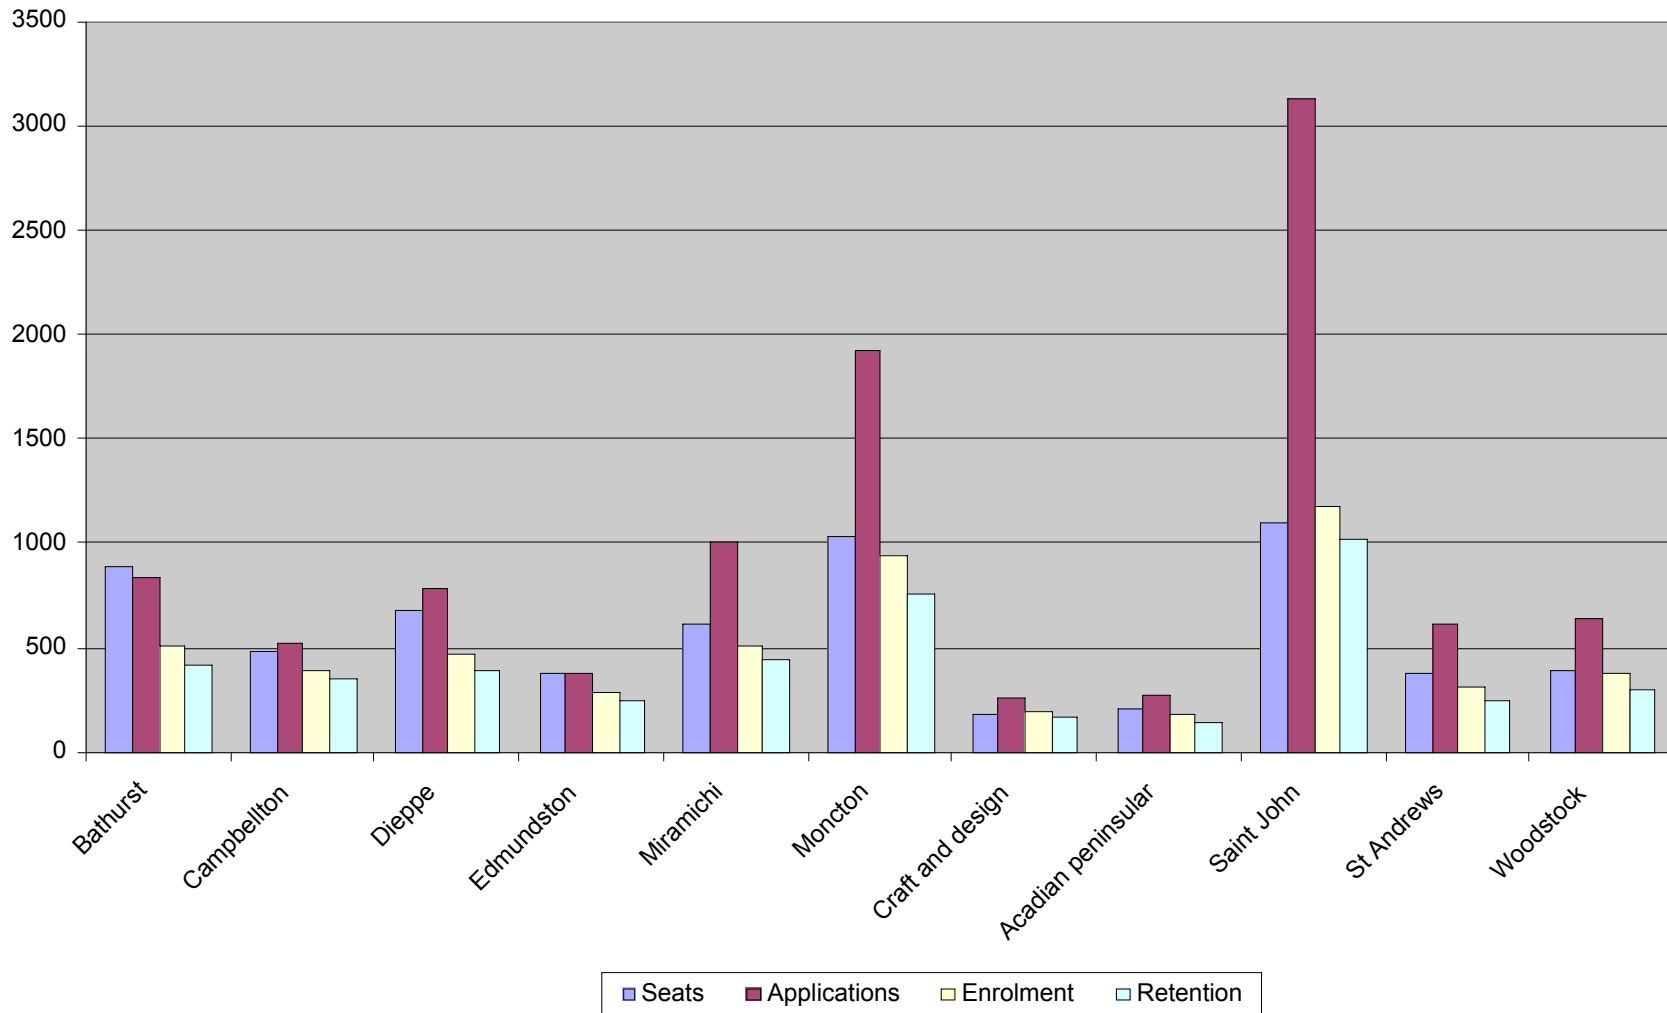

Community Colleges, 2005-2006

Numbers of seats, applicants, and enrolments, as well as retention rates for the regular programming at New Brunswick Community Colleges in 2005-2006. These numbers do not include contract training or upgrading.